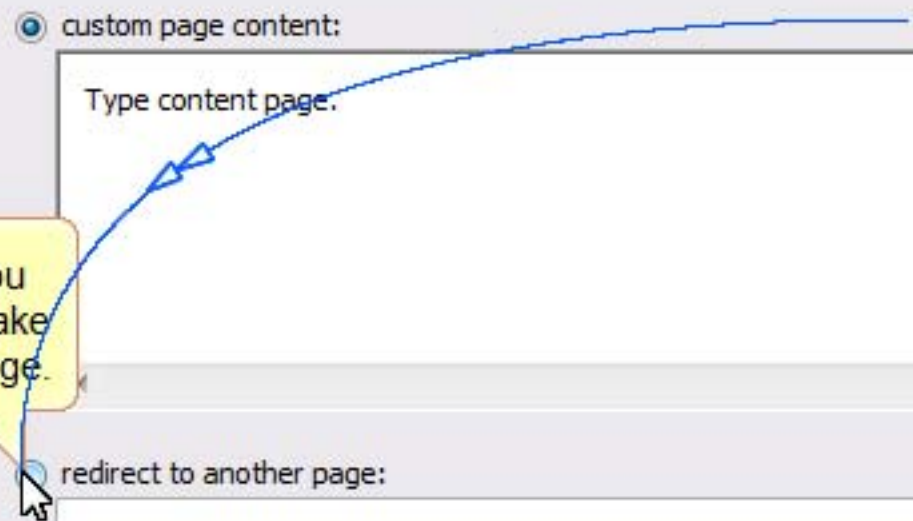

Website Pages:

- MAIN MENU PAGES
  - Web Design Company
  - News
    - News archive
    - Latest news
  - Shop
  - Web design
    - E-commerce
    - Custom
    - Brochure
    - Community
    - Basic Website
    - Other
  - About page 2
  - About page 1
- Content Man
- Content n
- How to co
- News con
- Web Site
- System configuration
- Manage images and documents
- Website library
- Subscribers
- Newsletter Mailer
- Send SMS
- Products

Add New
Delete

Page details

Title: About page 2
Keywords: keyword1,keyword2,keyword3
Description: Information about our company
File Name: about-page-1 Visible: ☒

Content: ☒ custom page content:
☐ redirect to another page:
☐ redirect to external URL:

Type content page.

Copy URL   Manage Images   Preview Page

Ok   Apply   Cancel

If the selected page has subpages, then you are able to select any of these pages to make an automatic redirection to the selected page.